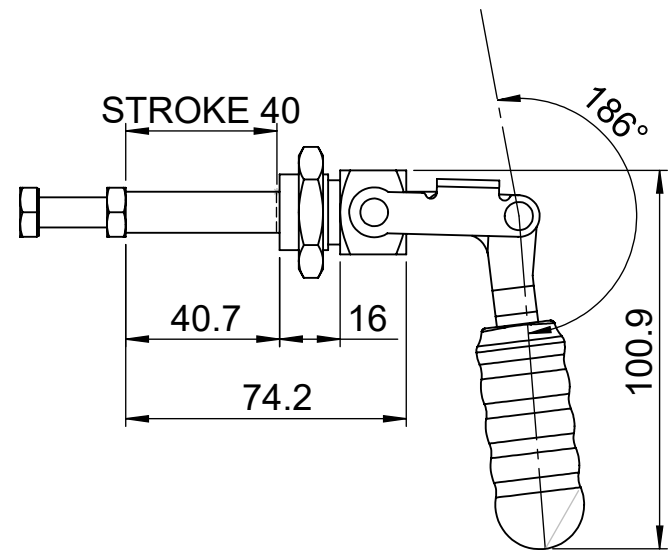

PART No:	EMC36204
HOLDING CAPACITY:	300 lbs
PLUNGER STROKE:	40mm
HANDLE OPENS:	186°
WEIGHT:	0.62 lbs
SPINDLE SUPPLIED:	GH-36205

UNCONTROLLED

TITLE: PUSH PULL TOGGLE CLAMP				UNITS mm	
CREATED USING SOLIDWORKS	FILE #: EMC36204	DWN: T.P.R.	APP:	FINAL	
	SHEET: 1 OF 1	SHEET SIZE: B	DT: 07/01/19	SCALE: 1:2	REV
	RE:	 ESSENTRA. COMPONENTS		PART # EMC36204	