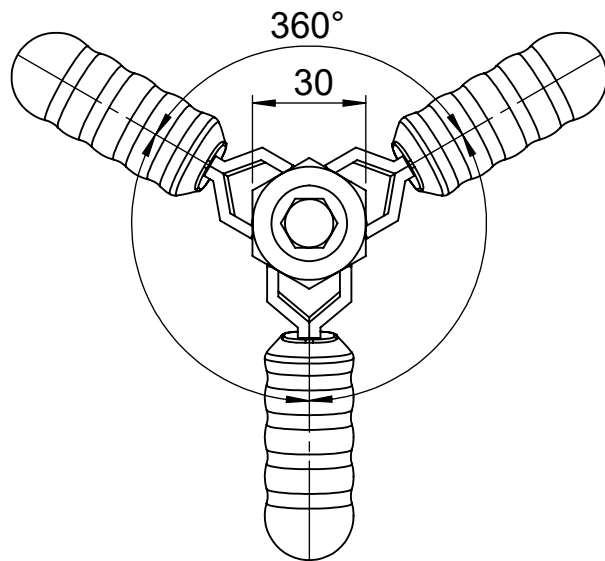

PART No:	EMC36204
HOLDING CAPACITY:	300 lbs
PLUNGER STROKE:	40mm
HANDLE OPENS:	186°
WEIGHT:	0.62 lbs
SPINDLE SUPPLIED:	GH-36205

UNCONTROLLED

TITLE: PUSH PULL TOGGLE CLAMP				UNITS mm	
CREATED USING SOLIDWORKS	FILE #: EMC36204	DWN: T.P.R.	APP:	FINAL	
	SHEET: 1 OF 1	SHEET SIZE: B	DT: 07/01/19	SCALE: 1:2	REV
	RE:	 ESSENTRA. COMPONENTS		PART # EMC36204	