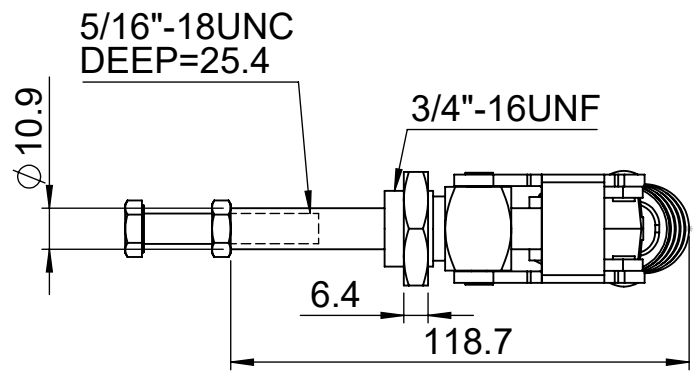

PART No:	EMC36204
HOLDING CAPACITY:	300 lbs
PLUNGER STROKE:	40mm
HANDLE OPENS:	186°
WEIGHT:	0.62 lbs
SPINDLE SUPPLIED:	GH-36205

UNCONTROLLED

TITLE: PUSH PULL TOGGLE CLAMP				UNITS mm	
CREATED USING SOLIDWORKS	FILE #: EMC36204	DWN: T.P.R.	APP:	FINAL	
	SHEET: 1 OF 1	SHEET SIZE: B	DT: 07/01/19	SCALE: 1:2	REV
	RE:	 ESSENTRA. COMPONENTS		PART # EMC36204	