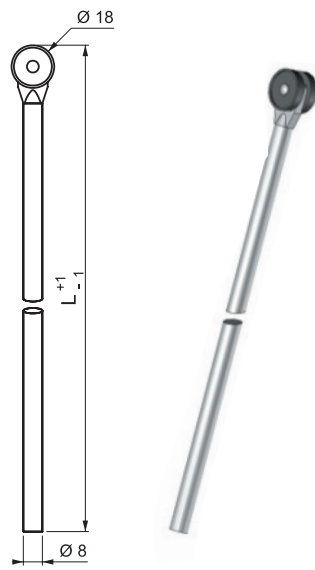

**V : 1**

L mm	PRODUCT CODE
400	IC 1-400
500	IC 1-500
600	IC 1-600
700	IC 1-700
800	IC 1-800
900	IC 1-900
1000	IC 1-1000

**Application:**

- With gear-box locks
- Locks with three-point cam

**Accessories:**

- Round-rod guide (CY)

**V : 2**

L mm	PRODUCT CODE
400	IC 2-400
500	IC 2-500
600	IC 2-600
700	IC 2-700
800	IC 2-800
900	IC 2-900
1000	IC 2-1000

**Application:**

- With gear-box locks
- Locks with three-point cam

**Accessories:**

- Round-rod guide (CY)
- Rod adapter (CT)